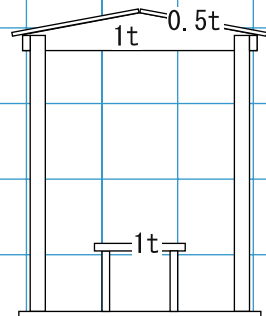

Crew Car /
Coach

Round Roof

Peaked Roof

MDC HO Fox Truck

floor

grooved by acryl cutter