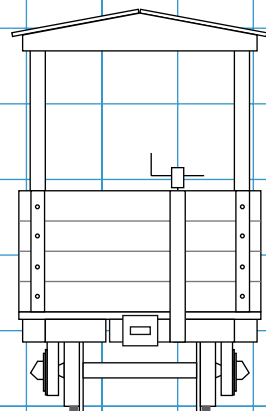

Crew Car /
Coach

Round Roof

Peaked Roof

MDC HO Fox Truck

floor

grooved by acryl cutter