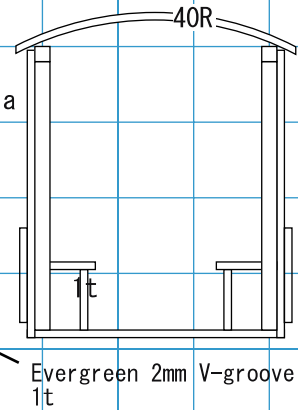

Crew Car /
Coach

Round Roof

Peaked Roof

MDC HO Fox Truck

floor

grooved by acryl cutter