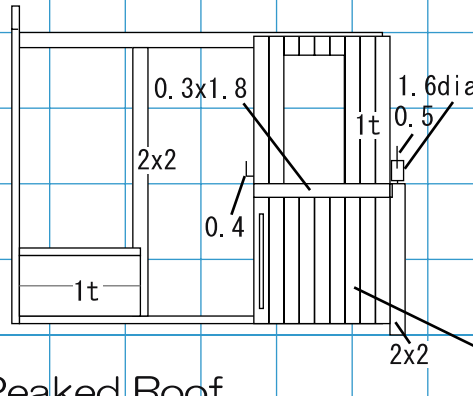

Crew Car /
Coach

Round Roof

Peaked Roof

MDC HO Fox Truck

floor

grooved by acryl cutter