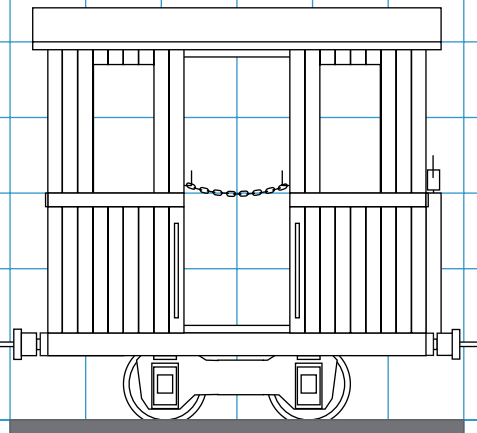

Crew Car /
Coach

Round Roof

Peaked Roof

MDC HO Fox Truck

floor

grooved by acryl cutter