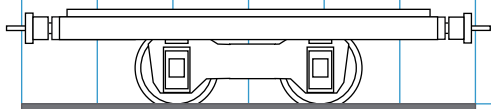

Crew Car /
Coach

Round Roof

Peaked Roof

MDC HO Fox Truck

floor

grooved by acryl cutter