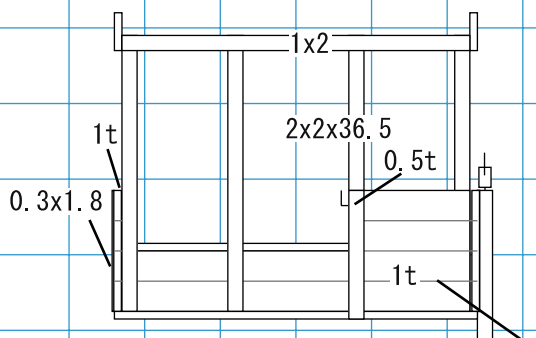

Crew Car /
Coach

Round Roof

Peaked Roof

MDC HO Fox Truck

floor

grooved by acryl cutter