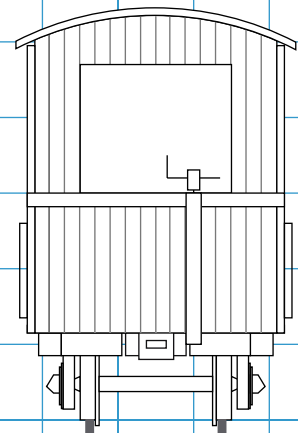

Crew Car /
Coach

Round Roof

Peaked Roof

MDC HO Fox Truck

floor

grooved by acryl cutter