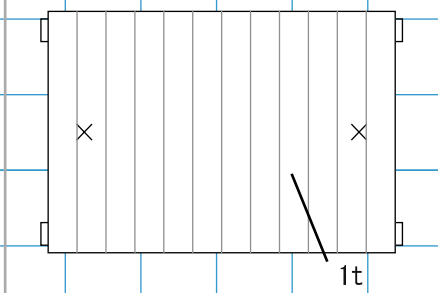

Crew Car /
Coach

Round Roof

Peaked Roof

MDC HO Fox Truck

floor

grooved by acryl cutter