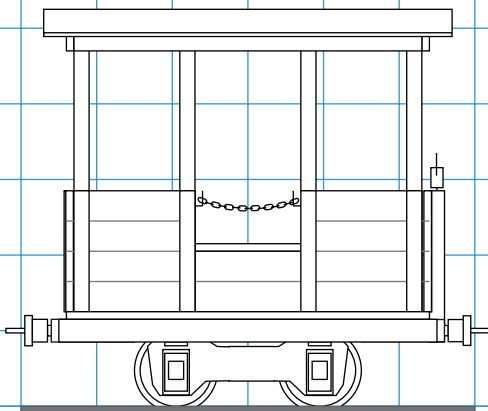

Crew Car /
Coach

Round Roof

Peaked Roof

MDC HO Fox Truck

floor

grooved by acryl cutter